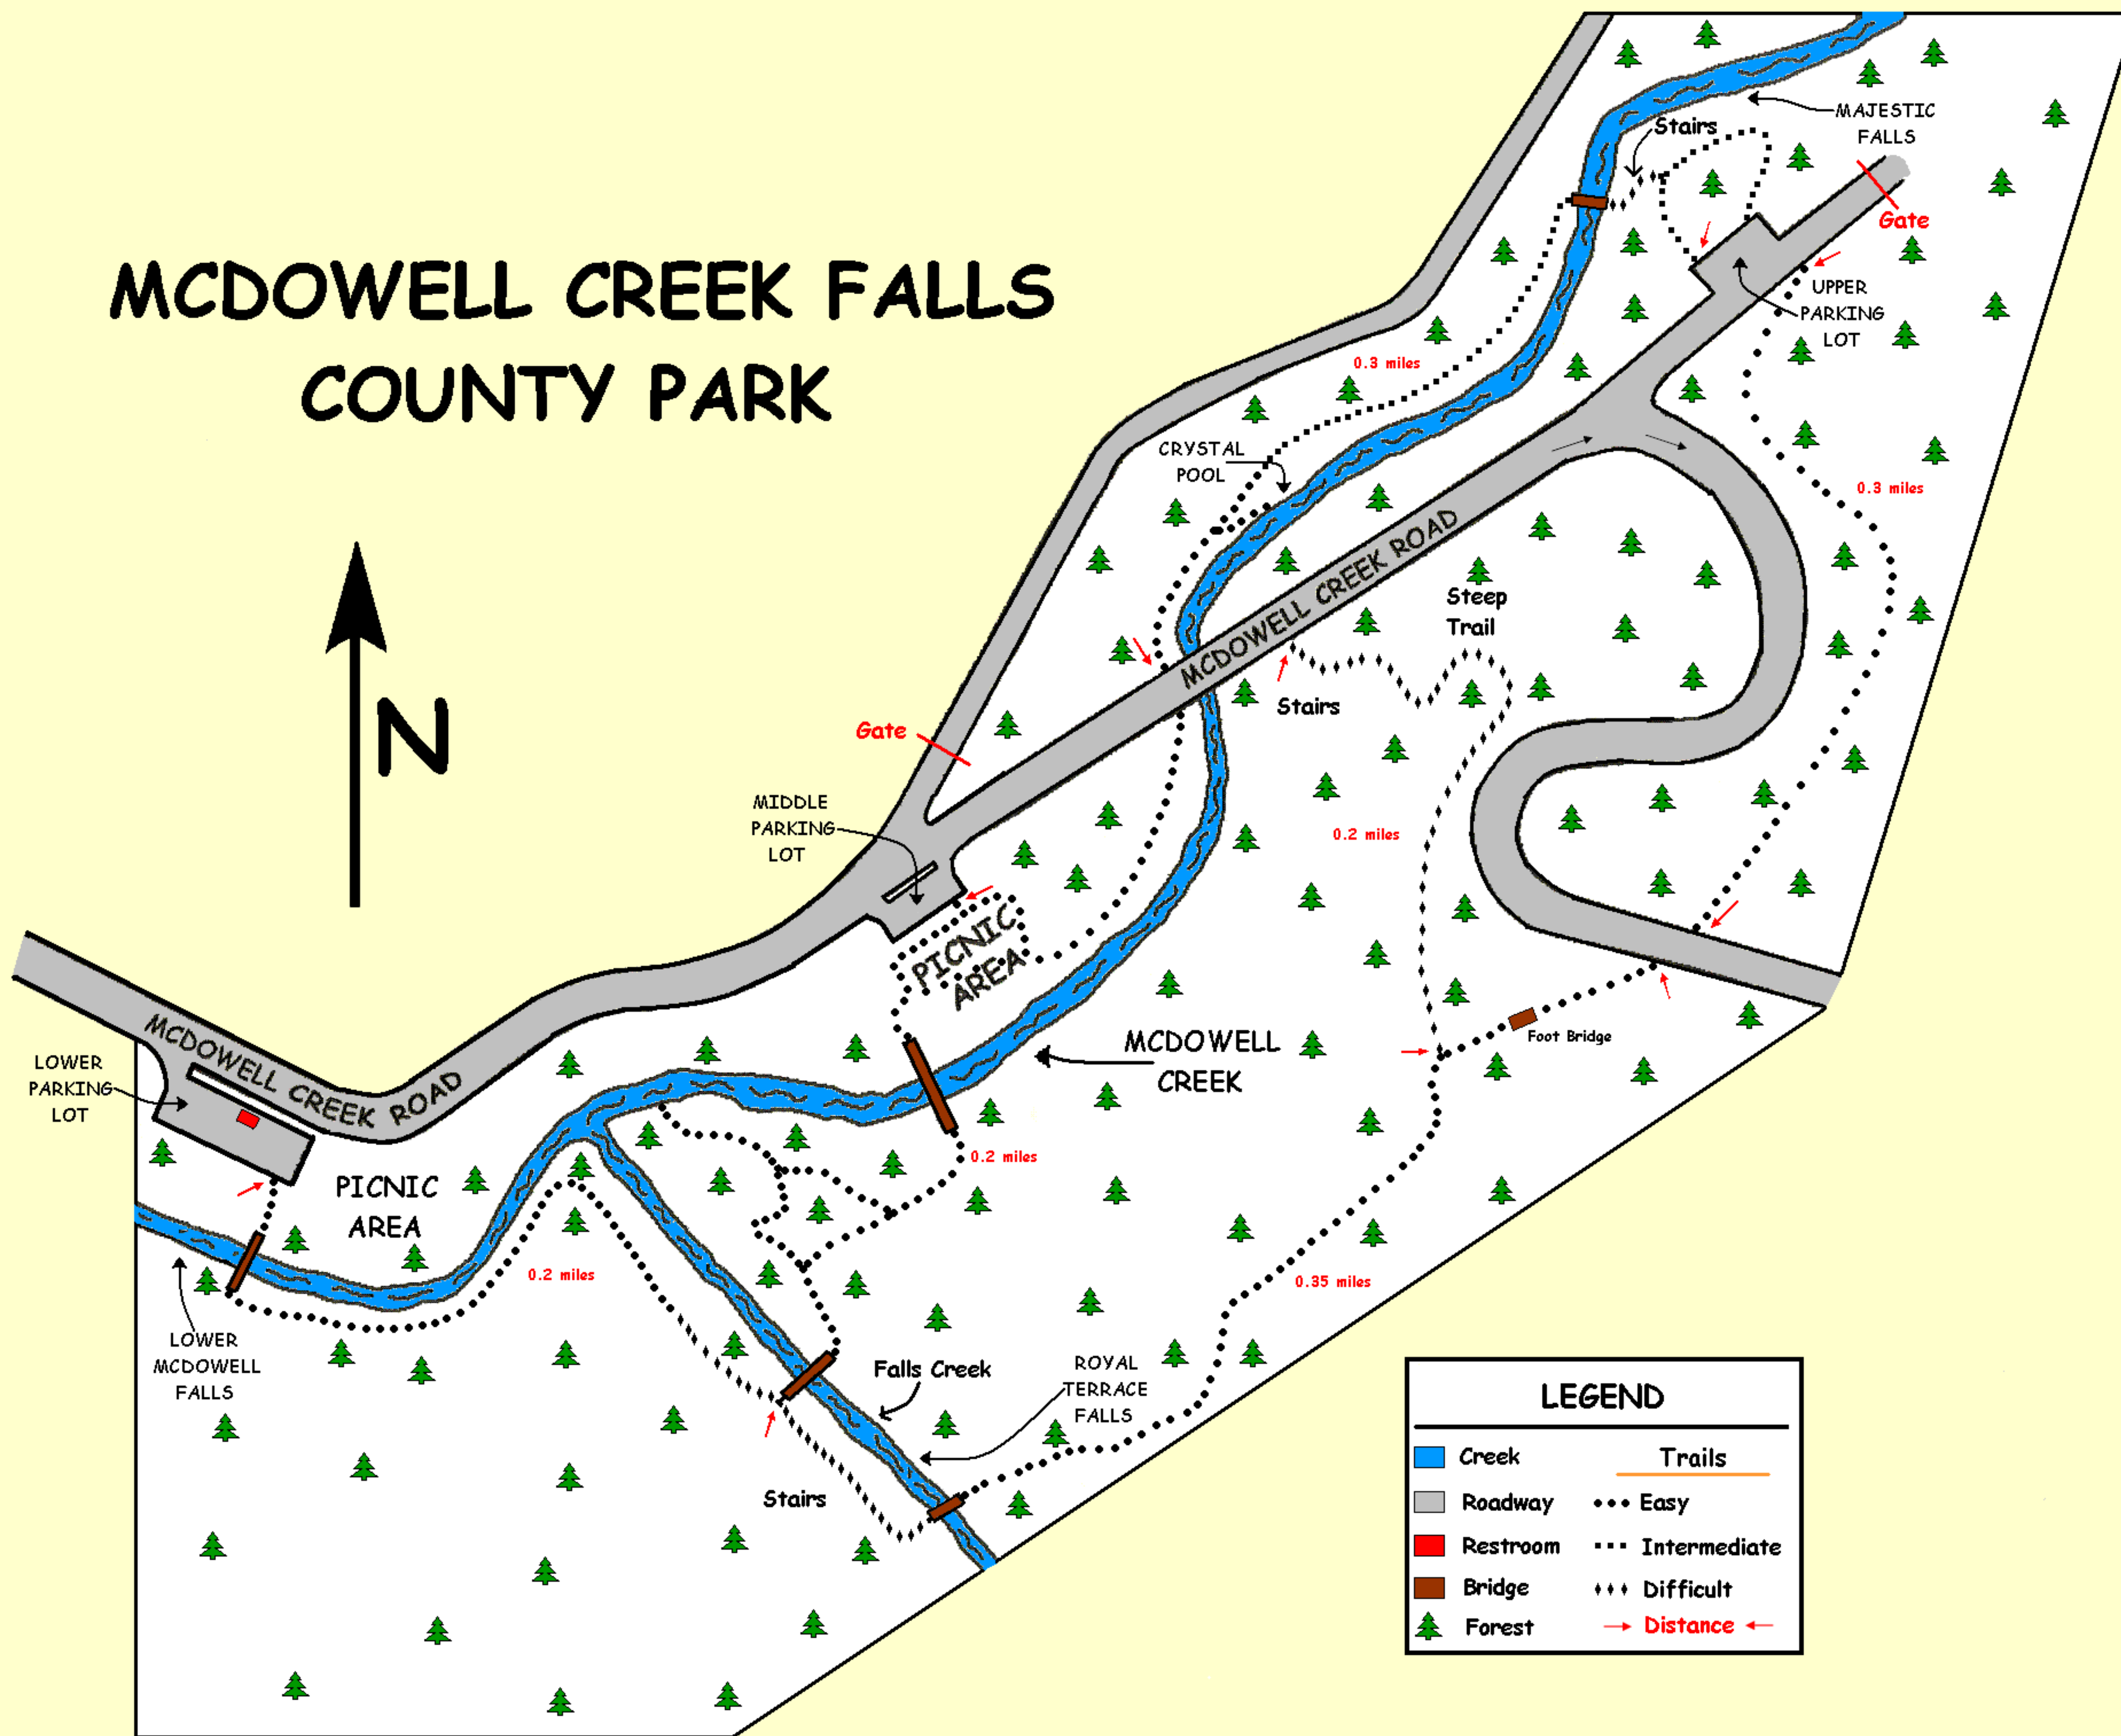

# MCDOWELL CREEK FALLS COUNTY PARK

LEGEND	
	Creek
	Roadway
	Restroom
	Bridge
	Forest
Trails	
	Easy
	Intermediate
	Difficult
	Distance